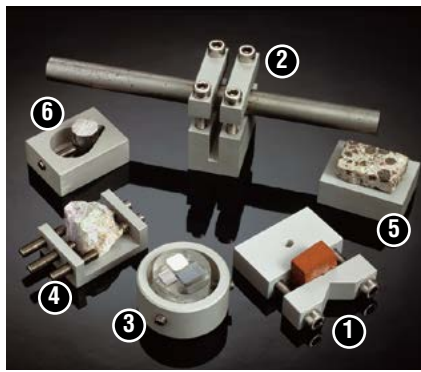

Minitom can be supplied with a variety of specimen holders to suit a wide range of specimen types.

### Cut-off wheels

Minitom uses CBN and diamond cut-off wheels with a diameter of 75 mm (3") to 127 mm (5") and a center hole diameter of 12.7 mm (1/2"). The cut-off wheels are available with different grain size and concentration, thus ensuring that the correct cut-off wheel is available for any type of material.

### Technical specifications

	Voltage: 100-240 V / 50-60 Hz Output: 38 W
<b>Motor shaft</b>	Speed: 100-420 rpm Diameter: 12.7 mm (1/2") Wheel diameter: 75-127 mm (3"-5")
<b>Specimen holder arm</b>	Balances specimen holder with workpieces up to 200 g in weight Weight 0-350 g, which is used to set the cutting pressure Axial movement: 0-25 mm
<b>Coolant tank</b>	Volume: 250 ml
<b>Dimensions</b>	Width: 280 mm Depth: 400 mm Height: 400 mm Weight: 8 kg

<b>1 Specimen holders</b>	For general use. Vice type with max. opening 25 mm / 1".	04436901
<b>2</b>	For long specimens. Double parallel vice with max. opening 25 mm / 1".	04436902
<b>3</b>	For round specimens. Max. opening 30 mm dia.	04436903
<b>4</b>	For irregularly-shaped specimens. With 5 screws. Max. opening 30 mm.	04436904
<b>5</b>	For adhesive mounting of specimens. 30 x 40 mm.	04436905
<b>6</b>	For round specimens. Teardrop type with max. opening 20 mm dia.	04436906